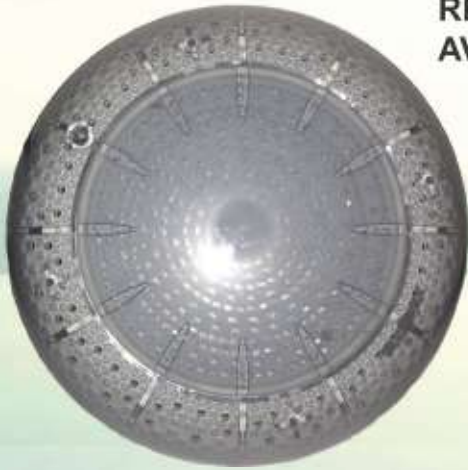

SWIMMING POOL LIGHTS

LED COLOUR CHANGING LIGHTS. BOTH SURFACE MOUNT AND NICHE TYPE. REMOTE CONTROL ALSO AVAILABLE.

LOW VOLTAGE 12V SURFACE MOUNT LIGHTS C/W COLOURED LENS.

45 - 47 Paul Matthews Road, Albany Auckland New Zealand
Phone: (09) 415 1499 Fax: (09) 415 1498
Email: filtermaster@xtra.co.nz Web: www.filtermaster.co.nz
FULLY NEW ZEALAND OWNED AND OPERATED